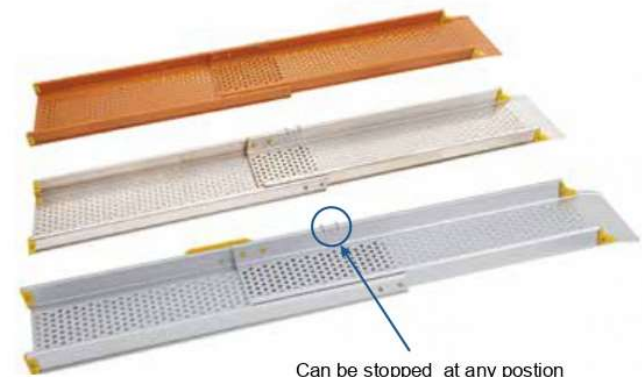

Two section telescopic wheelchair ramp

Length : 120/150/180/210/240cm(4'/5'/6'/7'/8')

Inside width : 16cm(6.3")

Outside width : 21cm(8.3")

Capacity:300kg(600Lbs)

Durable anti-slip surface

Perfect for kerbs and steps

Non-skid holes surface design, can be kept outside and exposed to weather

The MR107 Telescopic Channel Ramp is suited for those that need unlimited adjustability and easy storage.

Available in 120-240cm lengths, they are extremely versatile and ideal for home and commercial use.

Can be stopped at any position